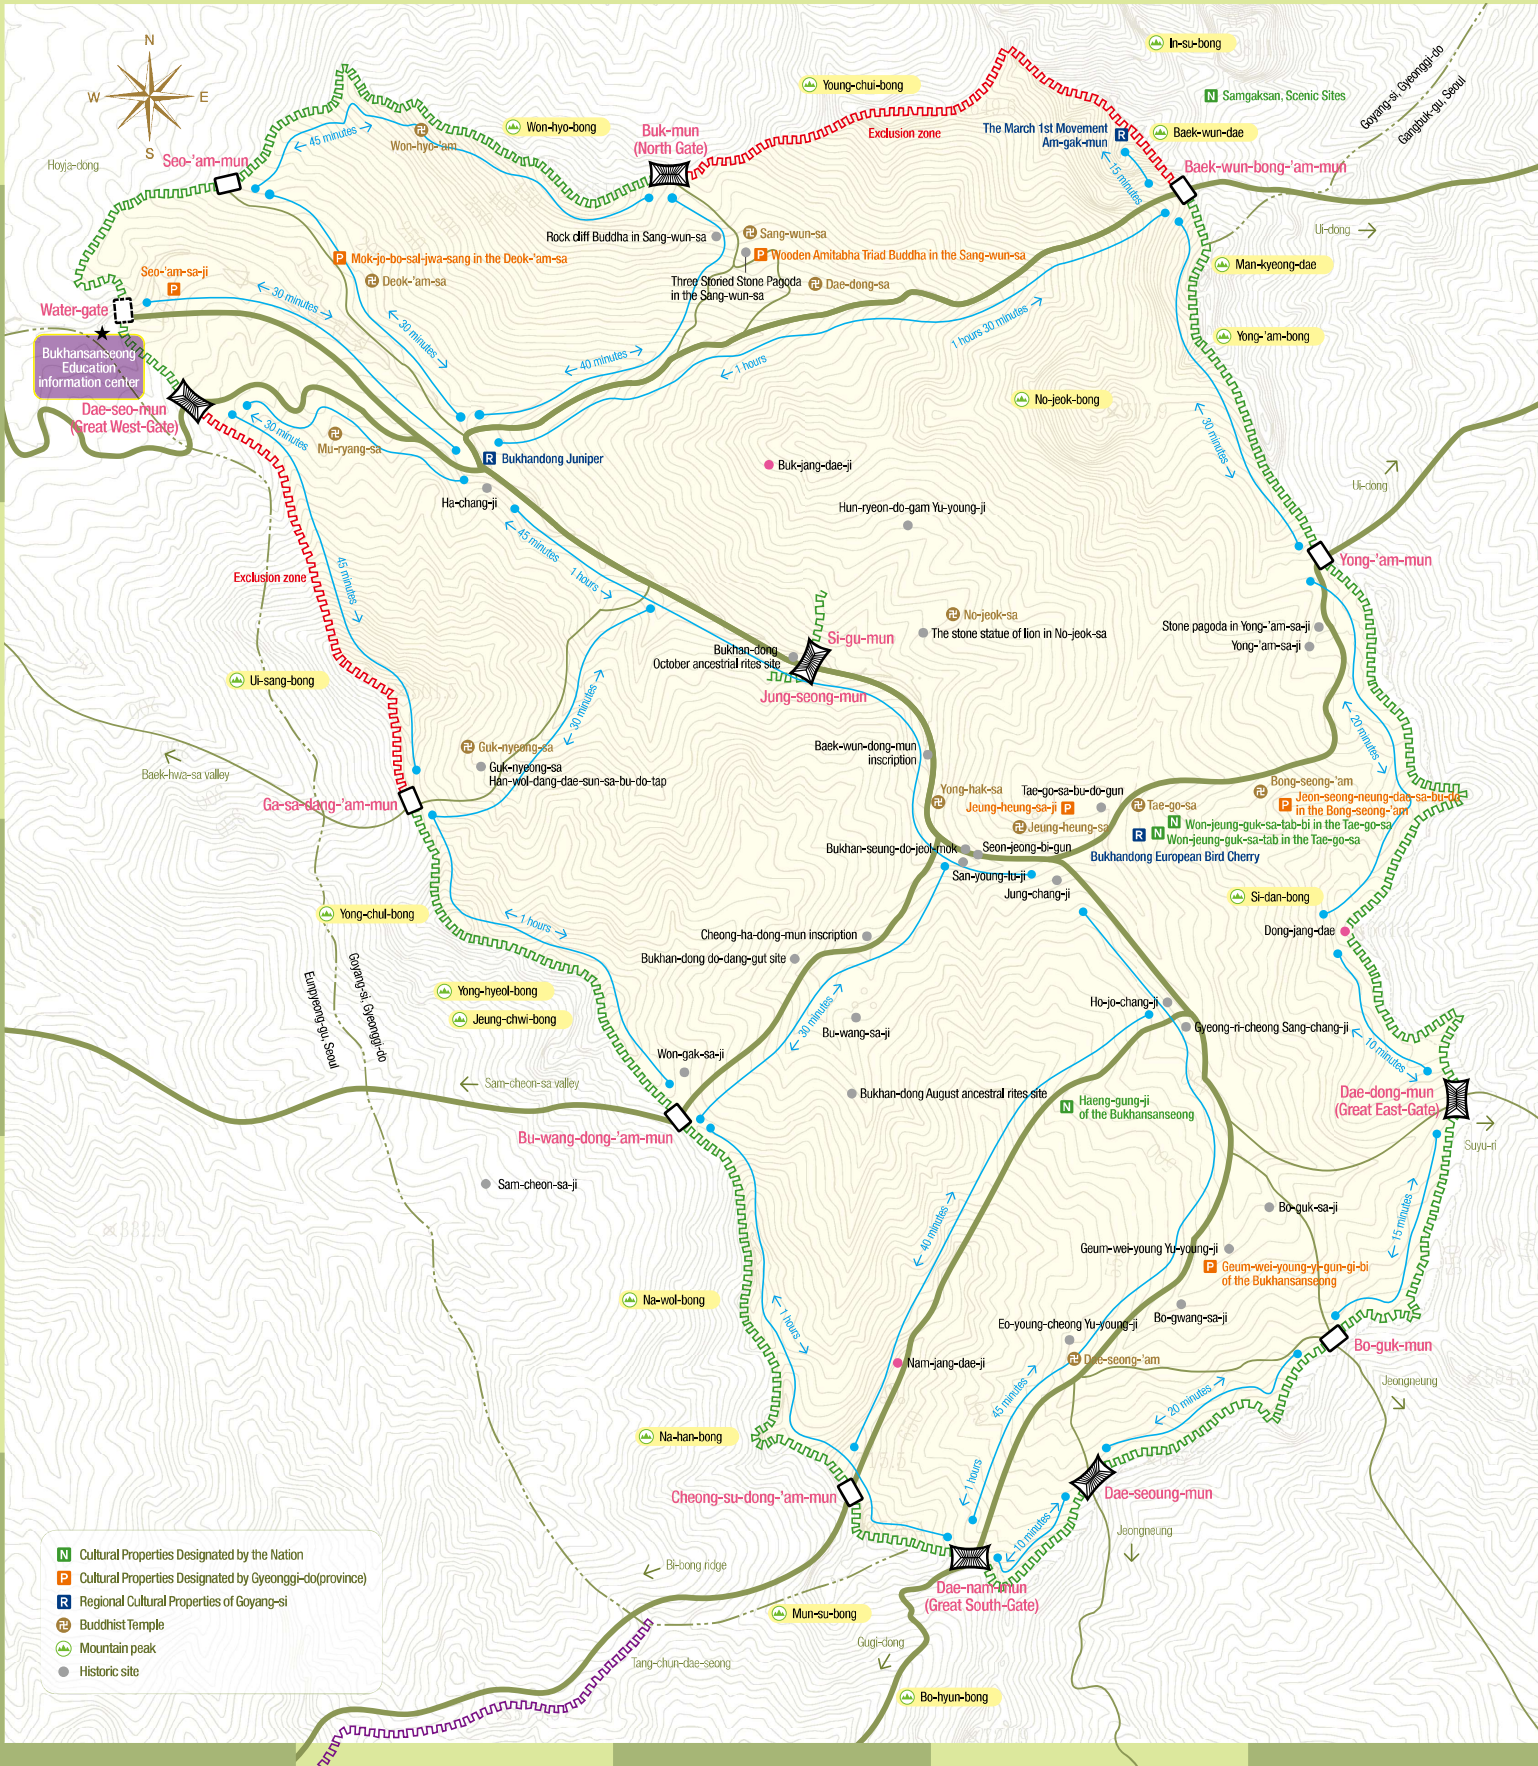

Meet history and cultural properties from Bukhansanseong

- **N** Cultural Properties Designated by the Nation
- **P** Cultural Properties Designated by Gyeonggi-do(province)
- **R** Regional Cultural Properties of Gyeonggi-do
- **B** Buddhist Temple
- **M** Mountain peak
- **S** Historic site

1. **N Cultural Properties Designated by the Nation**
2. Bukhansanseong(Historic Site No. 162)
   - Haeng-gung-ji of Bukhansanseong (Historic Site No. 473)
   - Won-jeung-guk-sa-tab-bi in Tae-go-sa (Treasure No. 611)
   - Won-jeung-guk-sa-tab in Tae-go-sa (Treasure No. 749)
   - Samgaksan(Scenic Sites No. 110)

1. **R Regional Cultural Properties of Gyeonggi-do**
2. The March 1st Movement Am-gak-mun
   - Bukhandong Juniper
   - Bukhandong European Bird Cherry

Exploration courses

course	Route	Distance	Time
course 1	Bukhansanseong Education information center - Dae-seo-mun(Great West Gate) - Ha-chang-ji - Jung-seong-mun - Jung-heung-sa District - Haeng-gung - Nam-jang-dae-ji - Cheong-su Dong'am-mun - Dae-nam-mun - Eo-young-cheong Yu-young-ji - Geum-wei-young Yu-young-ji - Gyeong-ri-cheong Sang-chang-ji - Bukhansanseong Education information center	6,75km	5hours
course 2	Bukhansanseong Education information center - Dae-seo-mun(Great West Gate) - Ha-chang-ji - Jung-seong-mun - Jung-heung-sa District - Tae-go-sa - Yong'am-mun - Baek-wun-bong'am-mun - Baek-wun-dae/The March 1st Movement Am-gak-mun - Sang-wun-sa - Ha-chang-ji - Bukhansanseong Education information center	7,56km	4hours 30minutes
course 3	Bukhansanseong Education information center - Dae-seo-mun(Great West Gate) - Ha-chang-ji - Deok'am-sa - Seo'am-mun - Won-hyo-bong - Buk-mun(North Gate) - Sang-wun-sa - Ha-chang-ji - Bukhansanseong Education information center	4,69km	3hours
course 4	Bukhansanseong Education information center - Dae-seo-mun(Great West Gate) - Ha-chang-ji - Guk-nyeong-sa - Ga-sa-dang'am-mun - Bu-wang-dong'am-mun - Bu-wang-sa-ji - Jung-heung-sa District - Jung-seong-mun - Ha-chang-ji - Bukhansanseong Education information center	5,92km	5hours